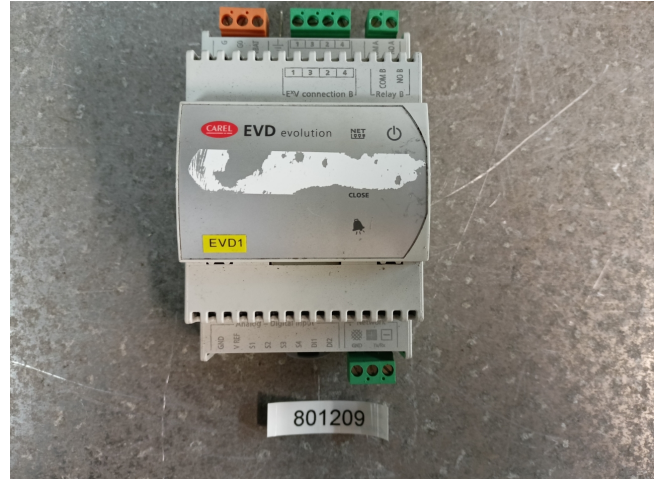

# Carel EVD0000E20

## Specifications

Marque	Carel
Type	EVD0000E20
Spec.	Valve controller
Stock	1

### Used Carel EVD0000E20

Used Carel EVD Evolution EVD0000E20 electronic valve controller. Rev. 1.556.